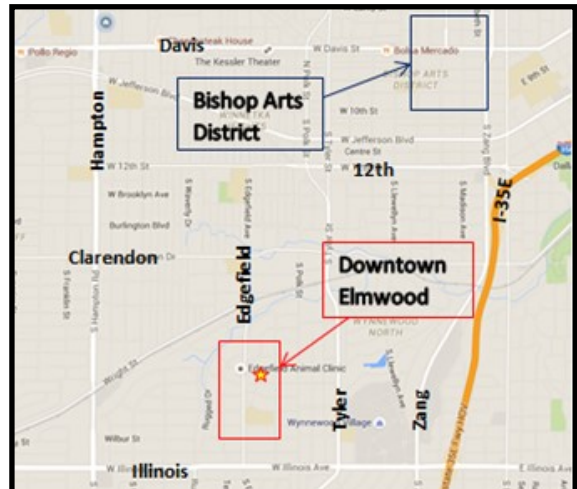

For More Information:

Matt Hartmann
Cousin James Management

(214) 213-2164
(214) 943-9090
x228

matt@sqft.net
Cousinjames.net