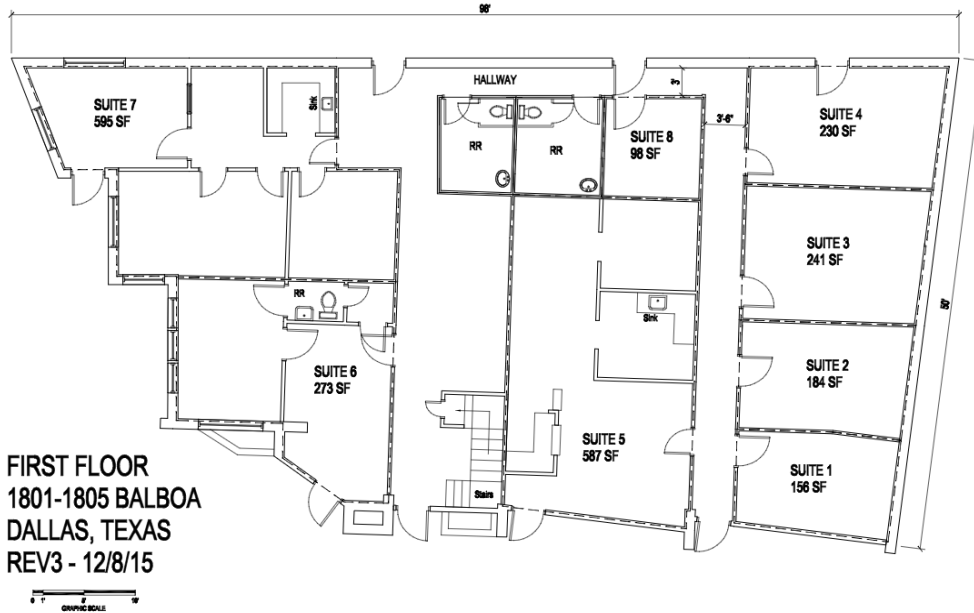

1809 BALBOA PLACE

Current Floor Plan

First Floor

- Suite 1: 156SF
- Suite 2: 184SF
- Suite 3: 241SF
- Suite 4: 230SF
- Suite 5: 587SF

Second Floor

- Suite 8: 98SF
- Suite 9: 174SF
- Suite 10: 504SF
- Suite 11: 603SF
- Suite 12/13: 304SF
- Suite 14: 874SF