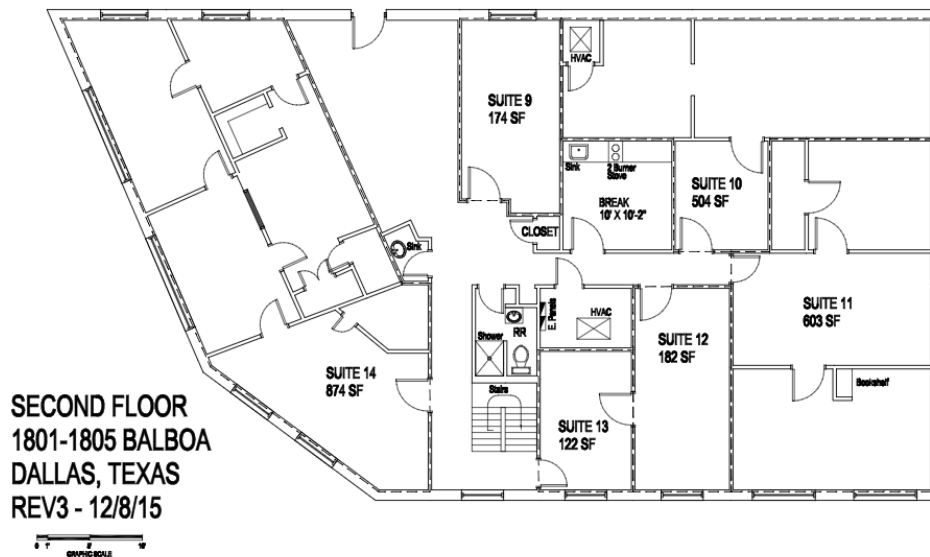

1809 BALBOA PLACE

Current Floor Plan

First Floor

- Suite 1: 156SF
- Suite 2: 184SF
- Suite 3: 241SF
- Suite 4: 230SF
- Suite 5: 587SF

Second Floor

- Suite 8: 98SF
- Suite 9: 174SF
- Suite 10: 504SF
- Suite 11: 603SF
- Suite 12/13: 304SF
- Suite 14: 874SF